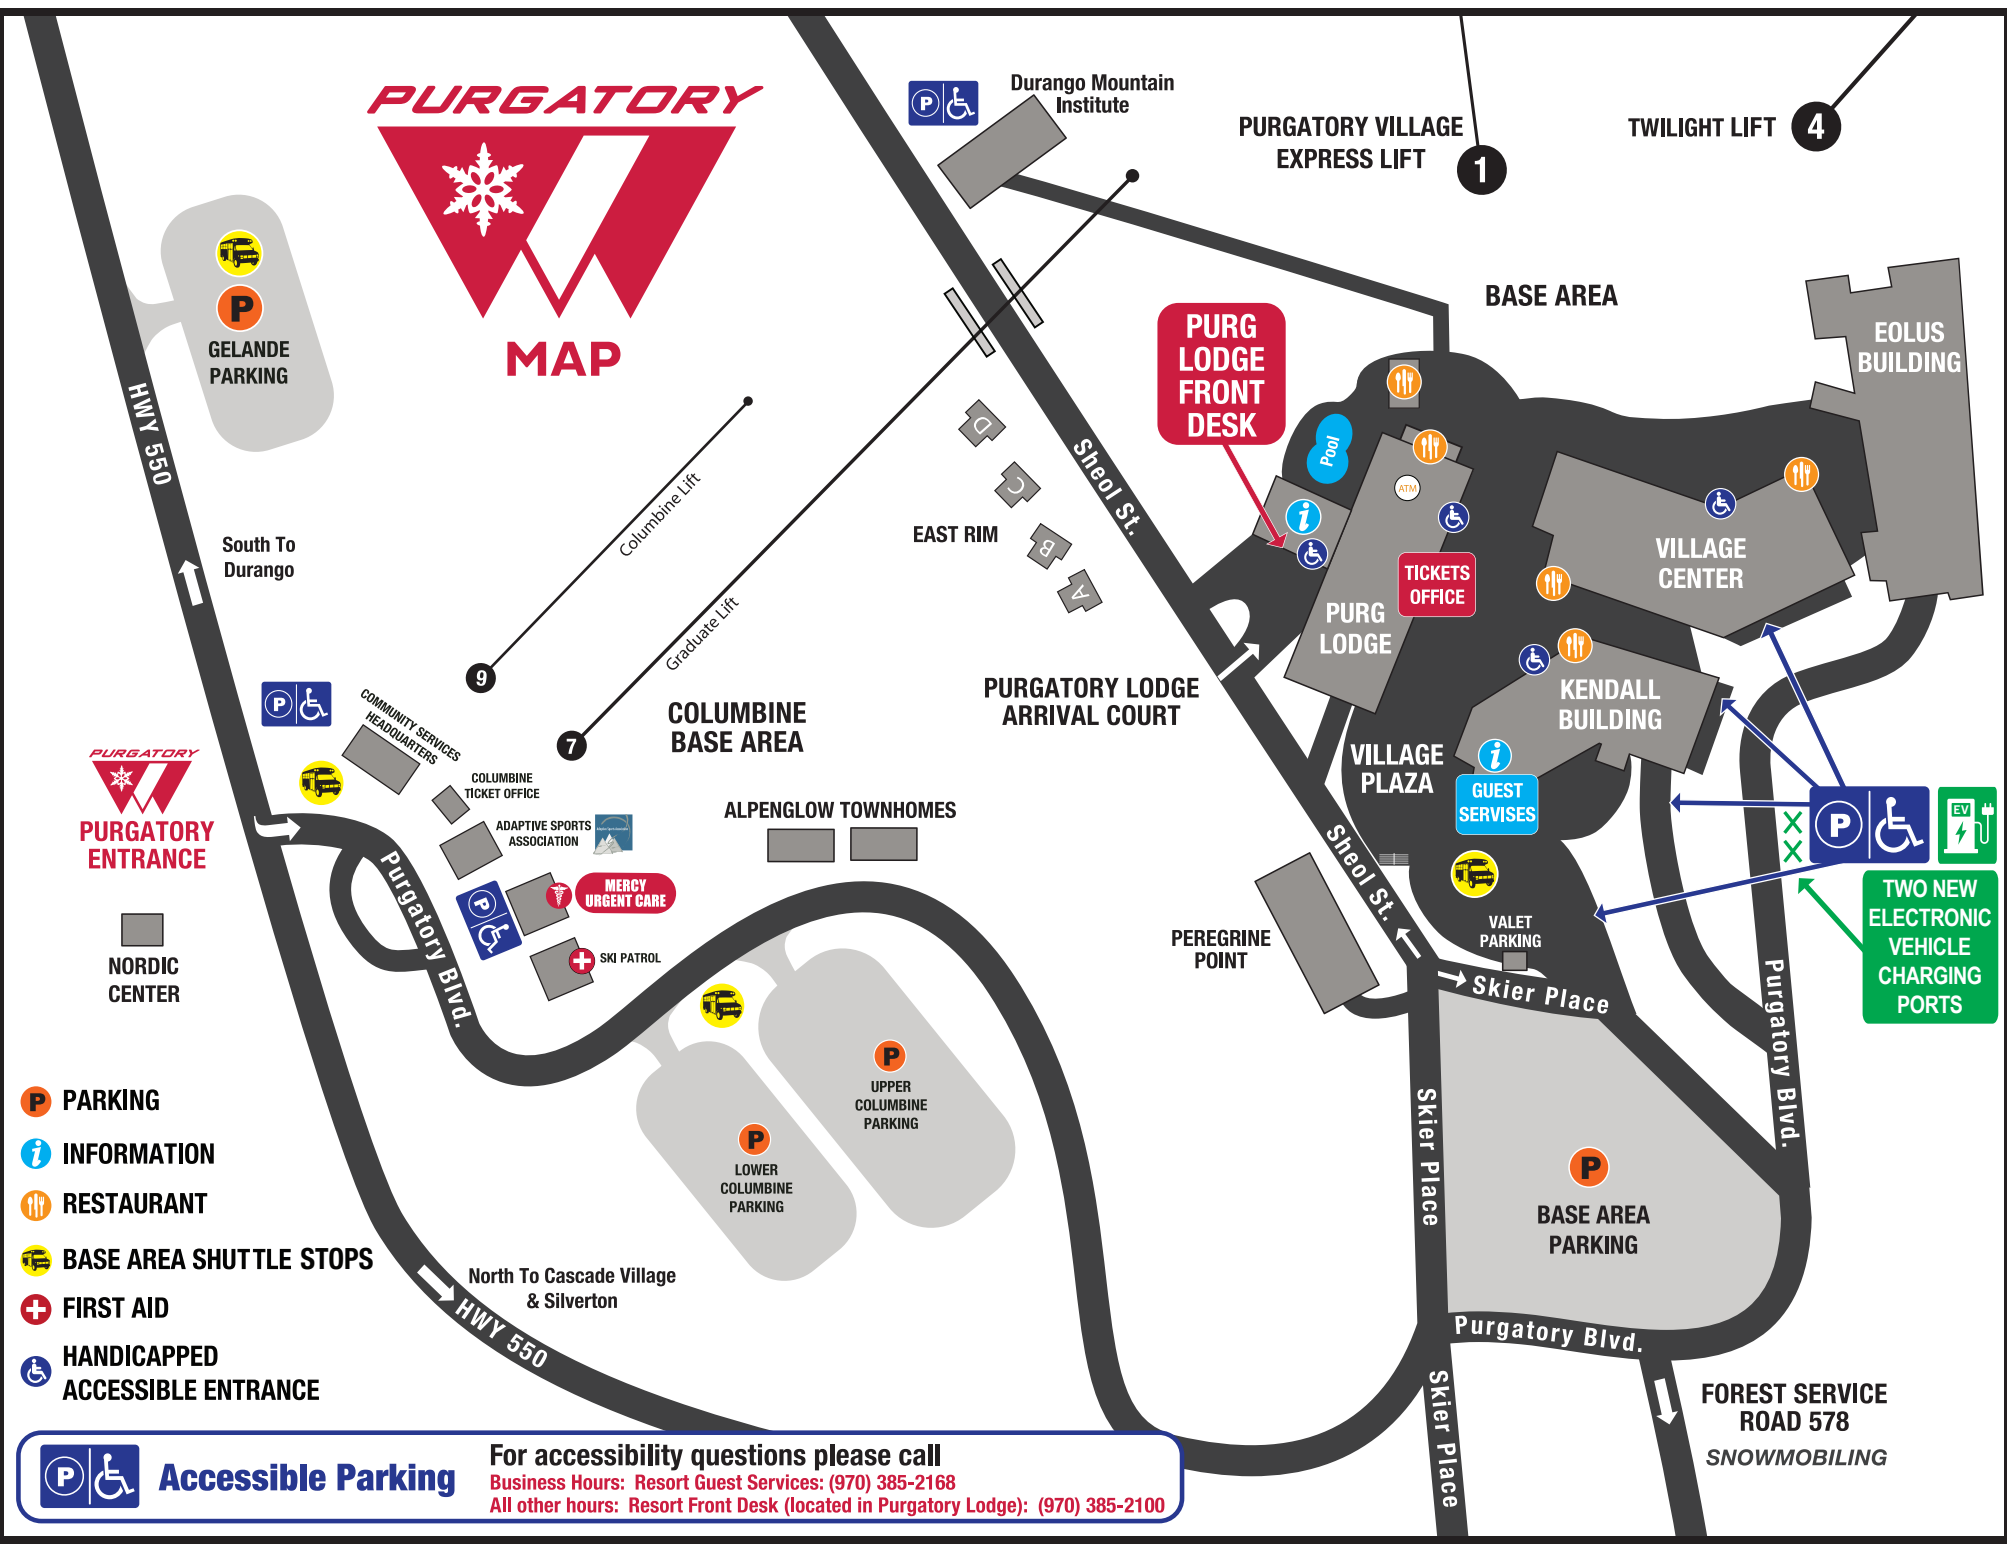

PURGATORY MAP

GELANDE PARKING

PARKING

South To Durango

PURGATORY ENTRANCE

NORDIC CENTER

P PARKING

i INFORMATION

🍴 RESTAURANT

🚐 BASE AREA SHUTTLE STOPS

+ FIRST AID

♿ HANDICAPPED ACCESSIBLE ENTRANCE

North To Cascade Village & Silverton

HWY 550

Durango Mountain Institute

PURGATORY VILLAGE EXPRESS LIFT 1

PURGATORY LODGE ARRIVAL COURT

COLUMBINE BASE AREA

ALPENGLOW TOWNHOMES

COLUMBINE TICKET OFFICE

ADAPTIVE SPORTS ASSOCIATION

MERCY URGENT CARE

SKI PATROL

UPPER COLUMBINE PARKING

LOWER COLUMBINE PARKING

PEREGRINE POINT

Skier Place

Skier Place

BASE AREA PARKING

Purgatory Blvd.

Purgatory Blvd.

FOREST SERVICE ROAD 578
SNOWMOBILING