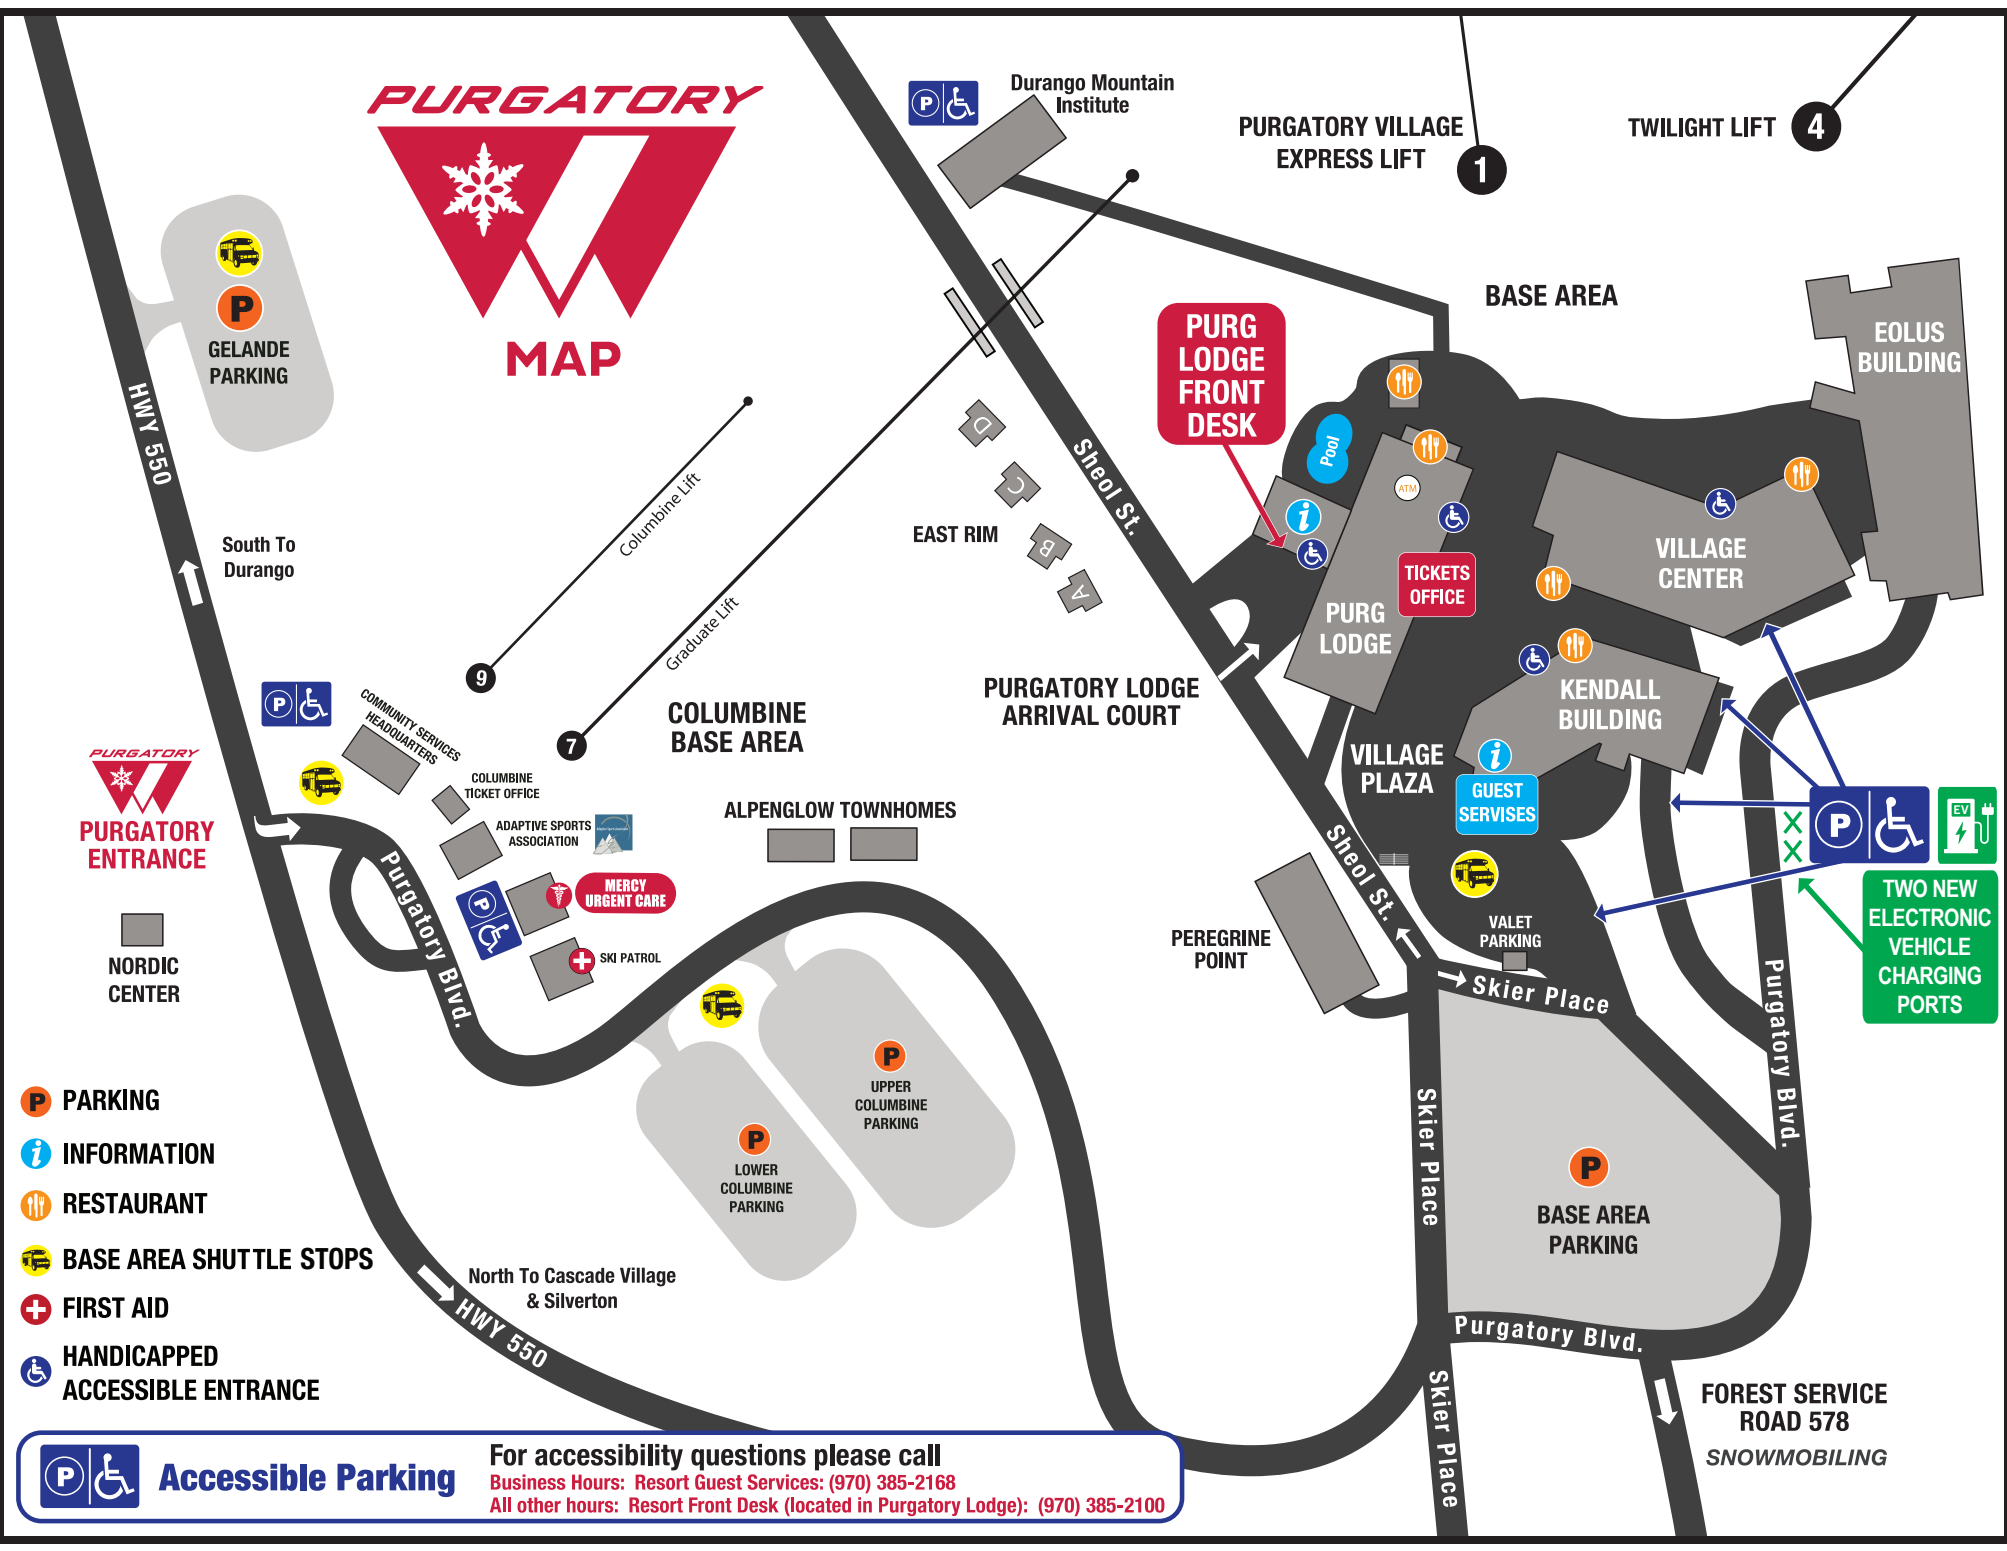

PURGATORY

MAP

- **PARKING**
- **INFORMATION**
- **RESTAURANT**
- **BASE AREA SHUTTLE STOPS**
- **FIRST AID**
- **HANDICAPPED ACCESSIBLE ENTRANCE**

Accessible Parking For accessibility questions please call
Business Hours: Resort Guest Services: (970) 385-2168
All other hours: Resort Front Desk (located in Purgatory Lodge): (970) 385-2100

TWO NEW ELECTRONIC VEHICLE CHARGING PORTS

FOREST SERVICE ROAD 578
SNOWMOBILING

GELANDE PARKING

South To Durango

PURGATORY ENTRANCE

NORDIC CENTER

COLUMBINE BASE AREA

ALPENGLOW TOWNHOMES

UPPER COLUMBINE PARKING

LOWER COLUMBINE PARKING

North To Cascade Village & Silverton

PURGATORY LODGE ARRIVAL COURT

EAST RIM

Durango Mountain Institute

PURGATORY VILLAGE EXPRESS LIFT

TWILIGHT LIFT

BASE AREA

PURG LODGE FRONT DESK

PURG LODGE

VILLAGE PLAZA

PEREGRINE POINT

Skier Place

Skier Place

Purgatory Blvd.

BASE AREA PARKING

Pool

TICKETS OFFICE

GUEST SERVICES

VALET PARKING

Skier Place

VILLAGE CENTER

KENDALL BUILDING

EOLUS BUILDING

FOREST SERVICE ROAD 578
SNOWMOBILING