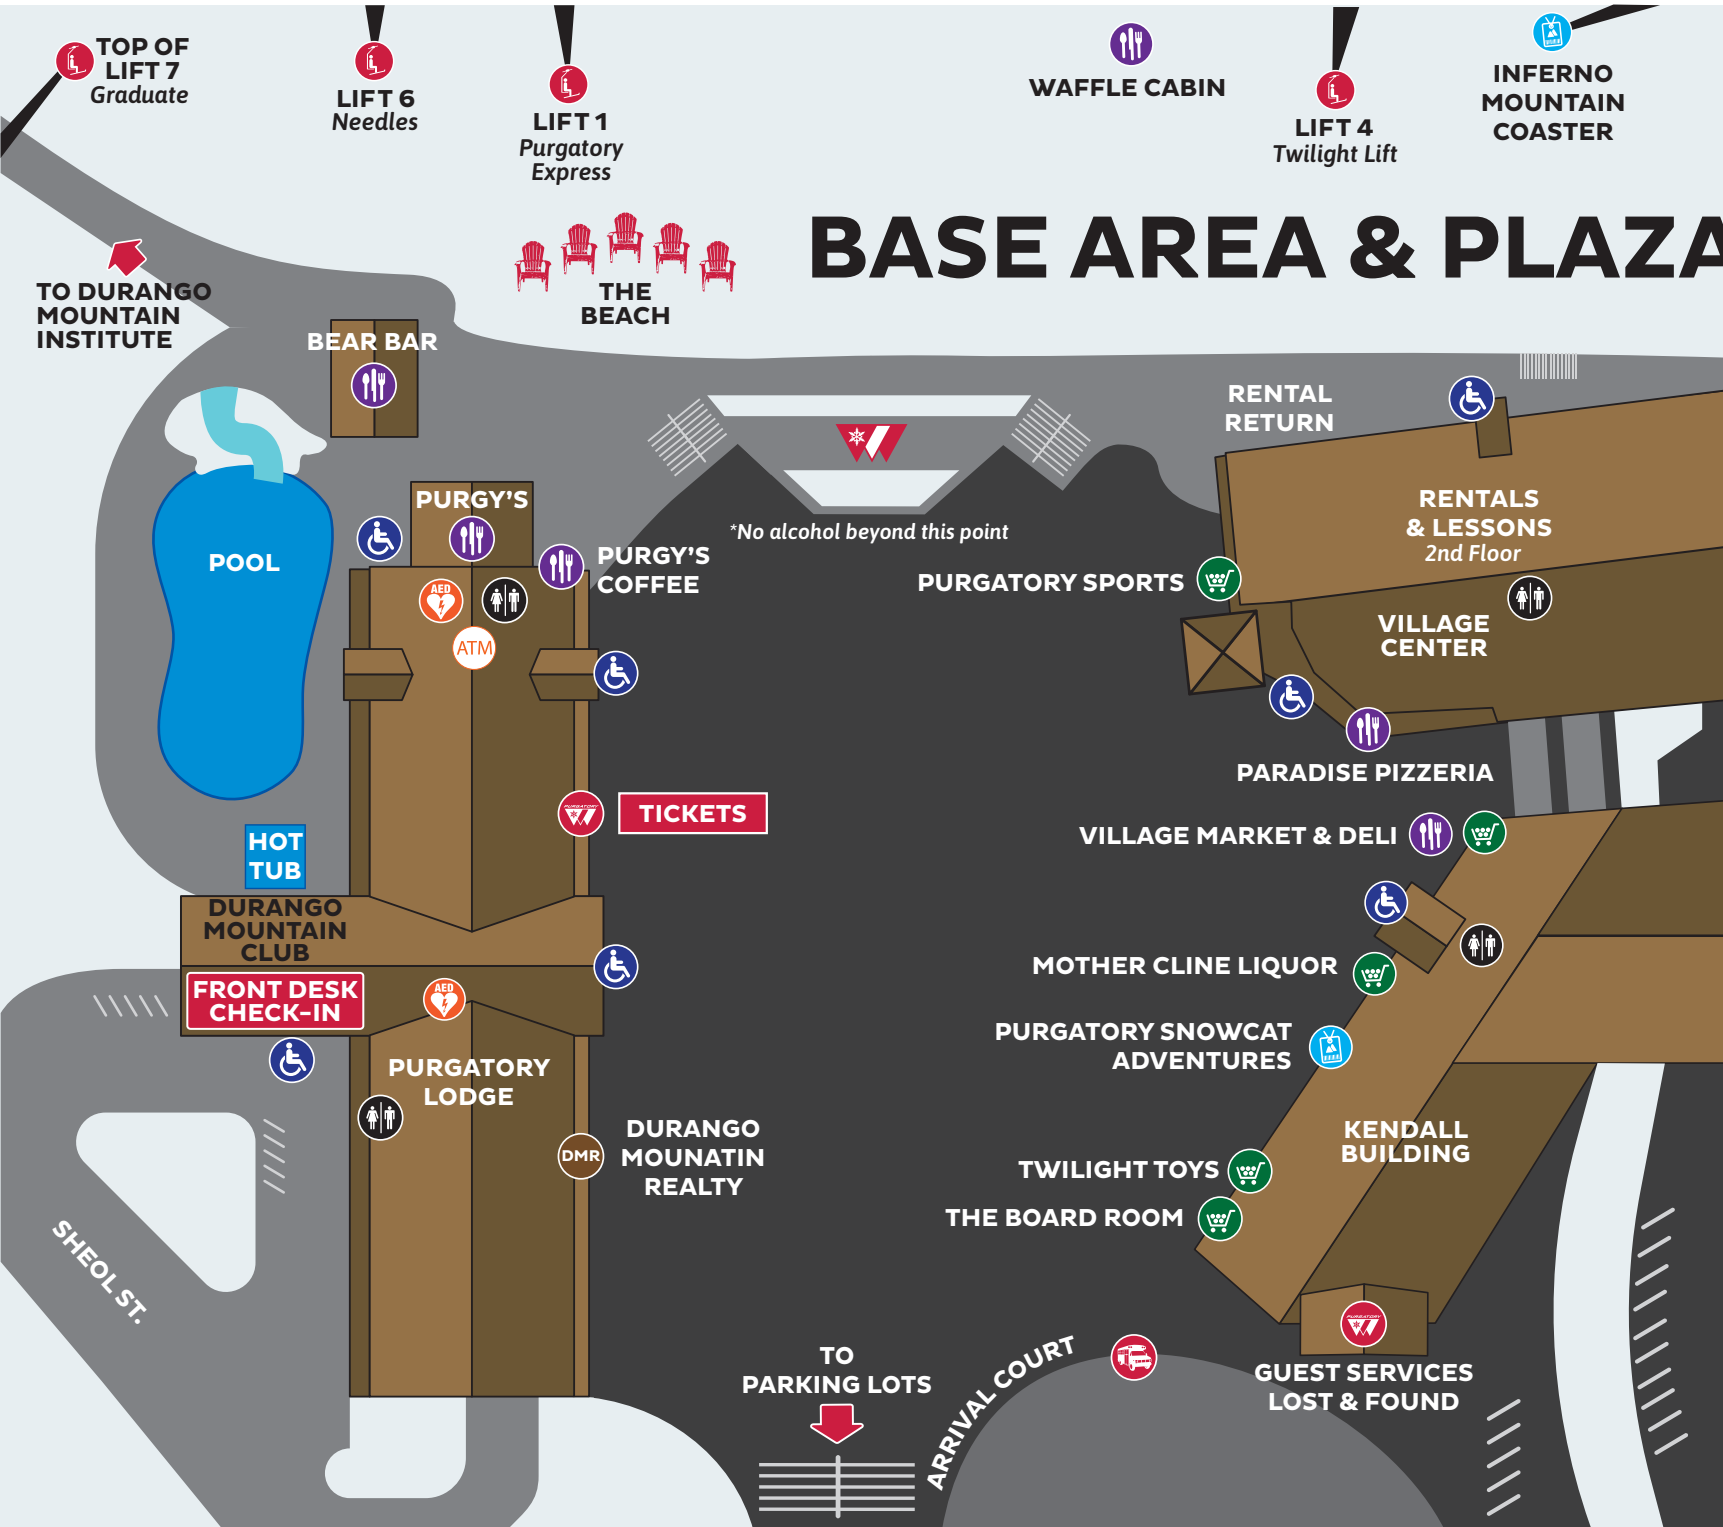

BASE AREA & PLAZA MAP

LEGEND

- SERVICES
- SHUTTLE STOP
- LIFT
- ACTIVITY
- RESTAURANT
- SHOPPING/RETAIL
- RESTROOMS
- FIRST AID
- AUTOMATED EXTERNAL DEFIBRILLATOR
- HANDICAPPED ACCESSIBLE ENTRANCE